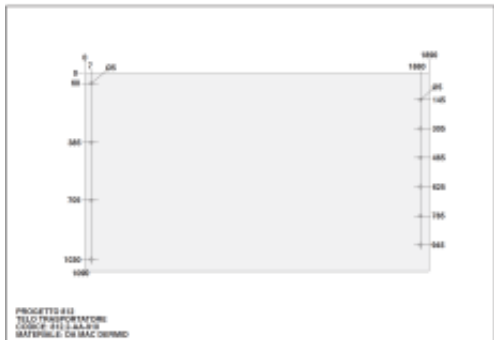

812.2-AA-910 - rback

Spare Part Number: 812.2-AA-910
Net Weight: 0.00kg
Net Dimensions: 0.00cm x 0.00cm x 0.00cm

Description

812.2-AA-910 Rback 4260 (large)

Equipment Ref

812

Catalogues/Families

Spare Part Type	
Mechanical Component	
Spare Part Group	
Others	
Stock Type	
Made to Order	