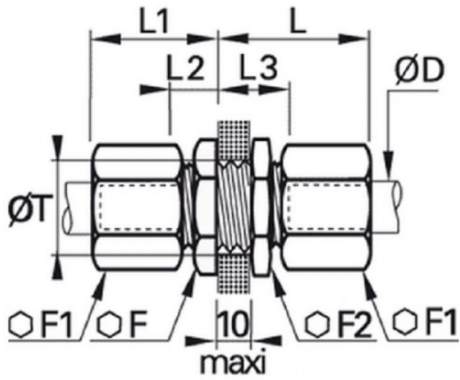

DK-034 - Bulkhead coupling

Spare Part Number: DK-034
Net Weight: 0.10kg
Net Dimensions: 0.00cm x 0.00cm x 0.00cm

Description
Bulkhead coupling Ø10

0116 10 00

Specifications

working temperature	-40 to 250 °C
	-40 to 482 °F
	233 to 523 °K
olive	BRASS
body	BRASS
nut	BRASS
retaining nut	BRASS

	ØD (MM)	F (mm)	F1 (mm)	F2 (mm)	Lmaxi (mm)	L1maxi (mm)	L2 (mm)
0116 10 00	10	19	19	22	33	25	9

Catalogues/Families

Suitable for the following equipment models:

CLASSIC 3 P	
CLASSIC 4 P	
EASY TO PLATE EVO 3 IPD	
EASY TO PLATE EVO 3 IPI	
EASY TO PLATE EVO 4 IPD	
EASY TO PLATE EVO 4 IPI	
EASY TO PLATE EVO 5 IPD	
EASY TO PLATE EVO 5 IPI	
EVO 2 A	
EVO 3 A	
EVO 3 IP	
EVO 4 IP	
EVO 5 IP	
Spare Part Type	
Hydraulic Component	
Pneumatic Component	
Spare Part Group	
Others	
Stock Type	
Standard Stock	