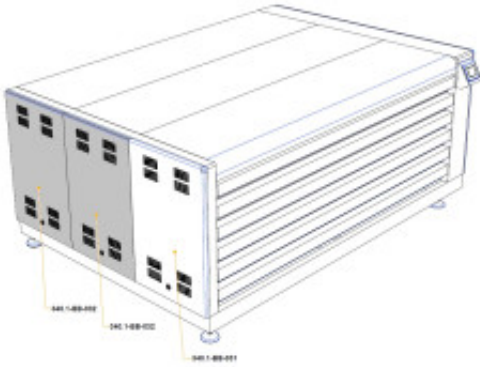

340.1-BB-032 - Rear and Middle Side Panel

Spare Part Number: 340.1-BB-032

Net Weight: 0.00kg

Net Dimensions: 0.00cm x 0.00cm x 0.00cm

Description

340.1-BB-032 Rear and Middle Side Panel

Equipment Reference

EVO 5 D

Catalogues/Families

Suitable for the following equipment models:

EVO 5 D

Spare Part Type

Assembly

Mechanical Component	
Spare Part Group	
Others	
Stock Type	
Made to Order	