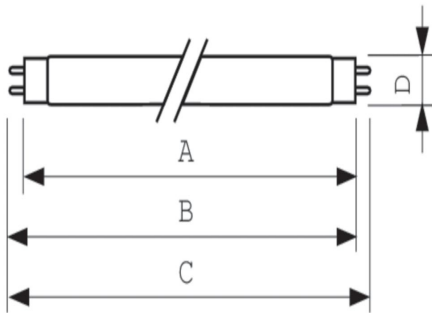

EVO 5 LF - Light-Finisher 29 lamps Ref. **TC1-29**

EVO 5 DLF - Light-Finisher 29 lamps Ref. **TC1-29**

Product Data

Net Weight (Piece) 135.000 g

Dimensions

A (max) 1500.0 mm

B (max) 1507.1 mm

B (min) 1504.7 mm

C (max) 1514.2 mm

D (max) 28 mm

Specification

Suitable for the following equipment models:

EVO 4 DLF

EVO 4 EDLF

EVO 4 ELF

EVO 4 LF