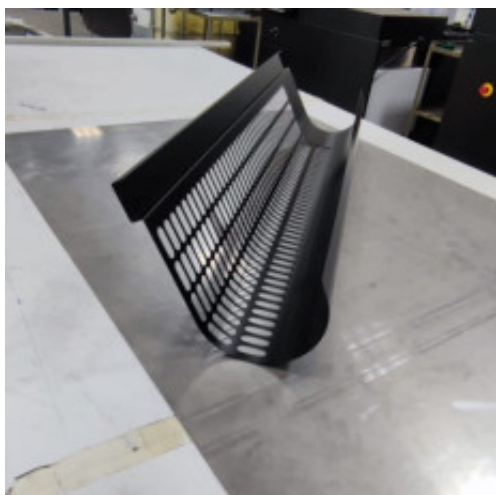

812.1-BB-691 - Plate basket

Spare Part Number: 812.1-BB-691

Net Weight: 0.00kg

Net Dimensions: 0.00cm x 0.00cm x 0.00cm

Description

812.1-BB-691 Basket

Equipment Ref

LAVA