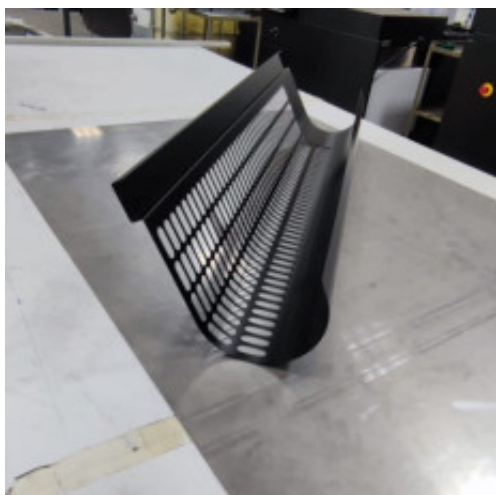

812.1-BB-691 - Plate basket

Spare Part Number: 812.1-BB-691

Net Weight: 0.00kg

Net Dimensions: 0.00cm x 0.00cm x 0.00cm

Description

812.1-BB-691 Basket

Equipment Ref

LAVA

Catalogues/Families

Spare Part Type	
Mechanical Component	
Stock Type	
Made to Order	

Product Gallery