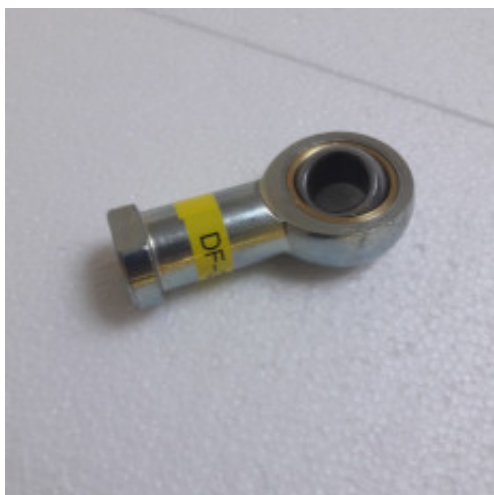

# DF-361 - Rod end

**Spare Part Number:** DF-361  
**Net Weight:** 0.00kg  
**Net Dimensions:** 0.00cm x 0.00cm x 0.00cm

### Description

**Rod end** / Pneumatic / Ball joint/ M20x1,5 / GA-80-100

### Catalogues/Families

Suitable for the following equipment models:	
EASY TO PLATE EVO 4 IPD	
EASY TO PLATE EVO 4 IPI	
EASY TO PLATE EVO 5 BPD	
EASY TO PLATE EVO 5 BPI	
EASY TO PLATE EVO 5 IPD	
EASY TO PLATE EVO 5 IPI	
EVO 4 IP	
EVO 5 BP	
EVO 5 IP	
Spare Part Type	
Mechanical Component	
Spare Part Group	
Others	